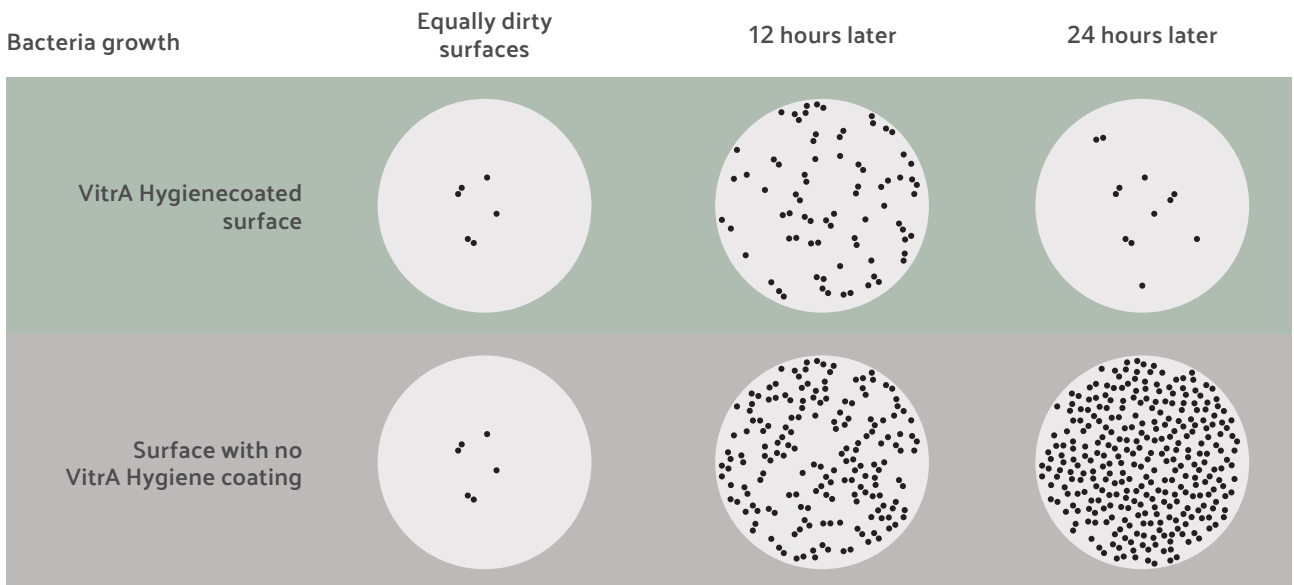

VitrA Hygiene, which coats all VitrA ceramicware, inhibits the growth of harmful bacteria by 99.9%. By disrupting the cellular structure of bacteria that cling to the surface during use, this proprietary glaze prevents them from proliferating into a colony.

Tests in accordance with the national and universal ISO 22196, JIS Z 2801, ASTM E 3031-15, and TSE 13420 protocols have verified the efficacy of VitrA Hygiene against gram negative (*Escherichia coli*) and gram positive (*Staphylococcus aureus*) strains.

The VitrA Hygiene glaze coats all external and internal surfaces prior to firing in a process that ensures lifetime VitrA Hygiene protection for VitrA ceramic sanitaryware even under the most intense usage conditions. Fewer chemicals and better hygiene with VitrA Hygiene.